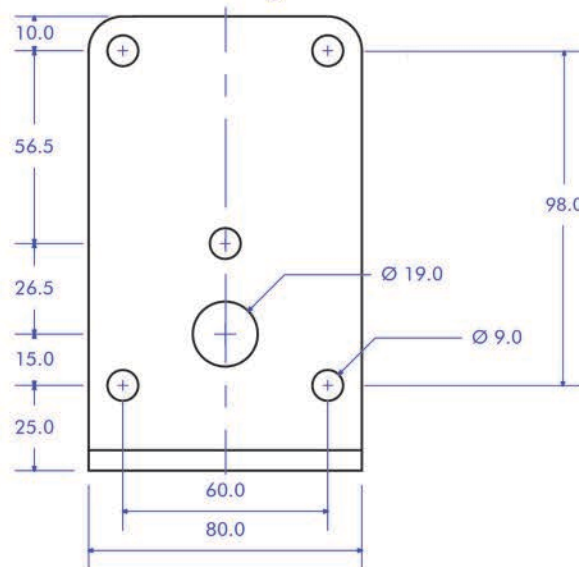

Top View

148° maximum swivel

Horizontal Format

29° maximum tilt

117° maximum swivel

All dimensions in mm and inches

Copyright Funktion-One Research Ltd

FUNKTION-ONE

Shown used for vertical and horizontal format

Speaker Mounting Plate

Wall Mounting Plate

Side Elevation of Assembly

All dimensions in mm and inches

Copyright Funktion-One Research Ltd

FUNKTION-ONE

Hoyle, Horsham Road, Beare Green, Dorking, Surrey, RH5 4PS, England