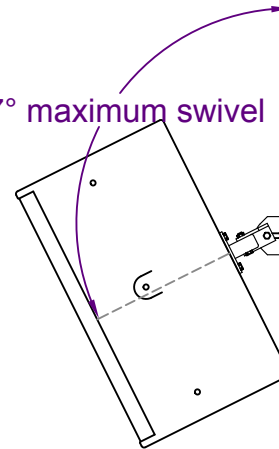

www.funktion-one.com

Accessories for: F1201

Yoke allows for full 360° rotation of cabinet

YH1201-K1 - With Hex Nut & Washers

YH1201-K2 - With Clamping Lever & Washers

Vertical Format

Side View

29° maximum tilt

Top View

148° maximum swivel

Horizontal Format

29° maximum tilt

117° maximum swivel

All dimensions in mm and inches

Copyright Funktion-One Research Ltd

FUNKTION-ONE