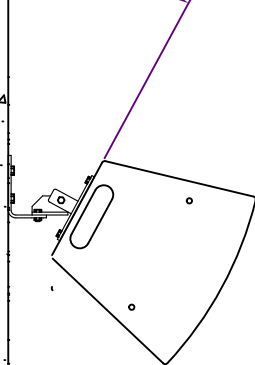

www.funktion-one.com

Accessories for: F1201

Yoke allows for full 360° rotation of cabinet

YH1201-K1 - With Hex Nut & Washers

YH1201-K2 - With Clamping Lever & Washers

Vertical Format

Side View

29° maximum tilt

Top View

148° maximum swivel

Horizontal Format

29° maximum tilt

117° maximum swivel

All dimensions in mm and inches

Copyright Funktion-One Research Ltd

FUNKTION-ONE