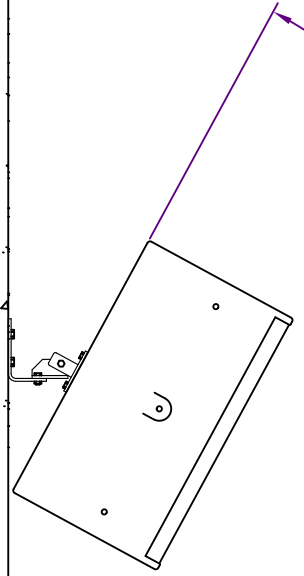

www.funktion-one.com

Accessories for: F1201

Yoke allows for full 360° rotation of cabinet

YH1201-K1 - With Hex Nut & Washers

YH1201-K2 - With Clamping Lever & Washers

Vertical Format

Side View

29° maximum tilt

Top View

148° maximum swivel

Horizontal Format

29° maximum tilt

117° maximum swivel

All dimensions in mm and inches

Copyright Funktion-One Research Ltd

FUNKTION-ONE