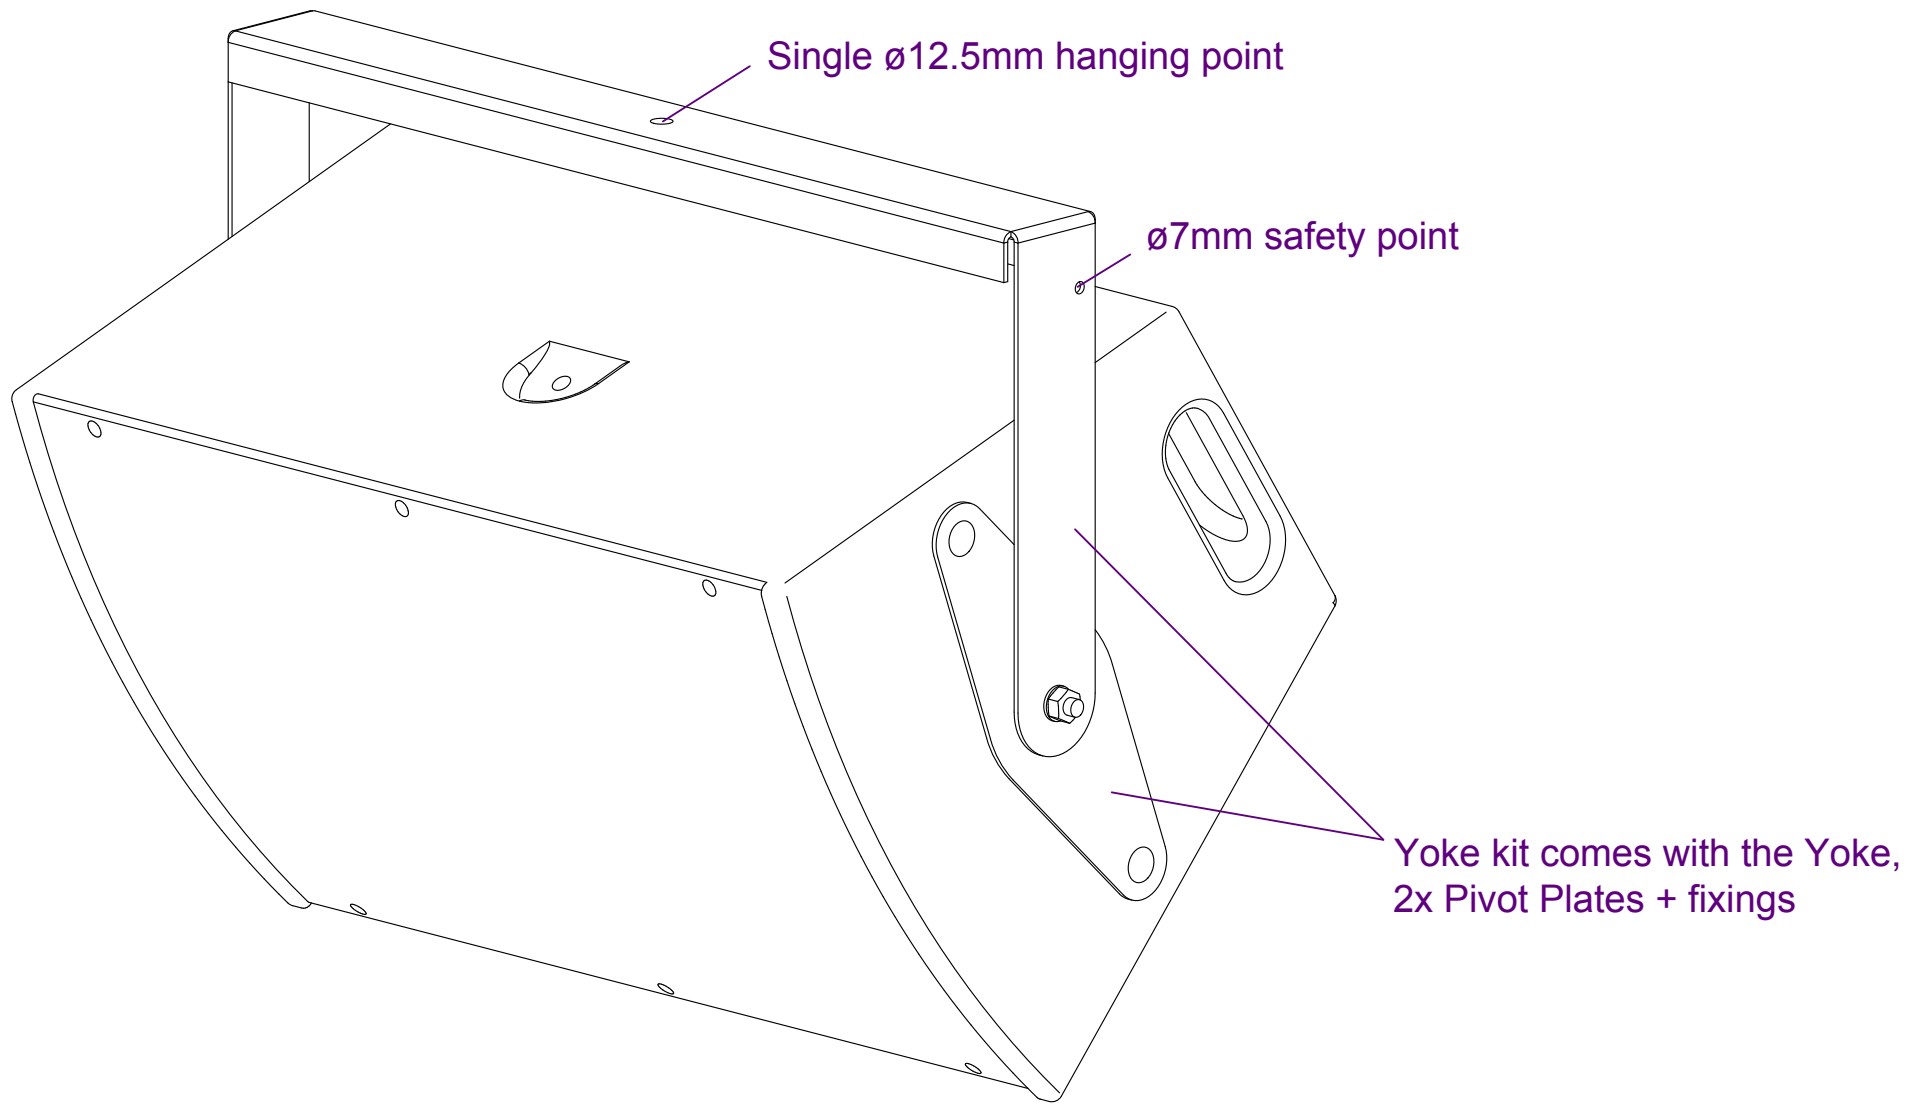

All dimensions in mm and inches

Copyright Funktion-One Research Ltd