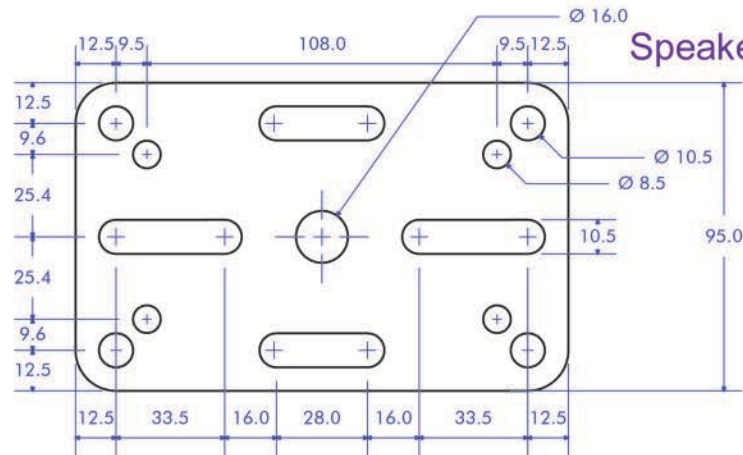

Top View

148° maximum swivel

Horizontal Format

29° maximum tilt

117° maximum swivel

All dimensions in mm and inches

Copyright Funktion-One Research Ltd

FUNKTION-ONE

Shown used for vertical and horizontal format

Speaker Mounting Plate

Wall Mounting Plate

Side Elevation of Assembly

All dimensions in mm and inches

Copyright Funktion-One Research Ltd

FUNKTION-ONE

Hoyle, Horsham Road, Beare Green, Dorking, Surrey, RH5 4PS, England