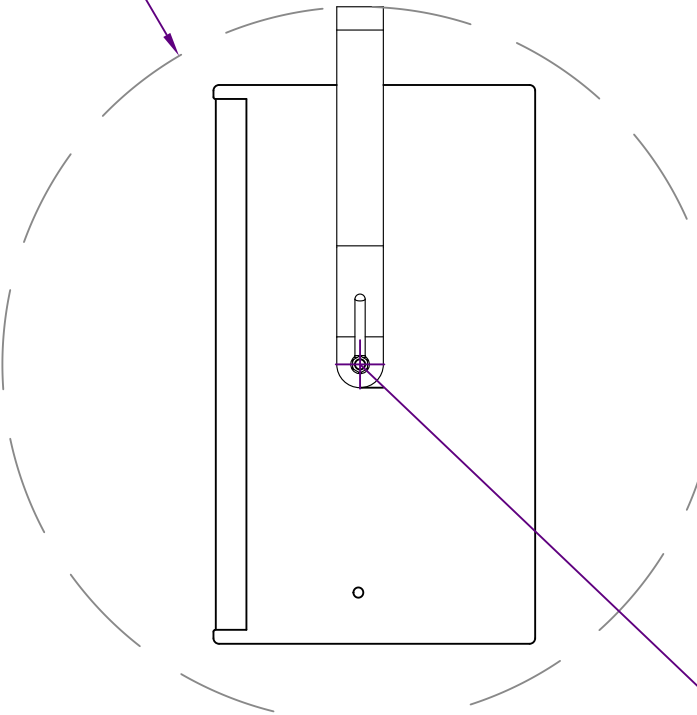

www.funktion-one.com

Accessories for: F1201

YF1201 - Yoke dimensions

Yoke allows full 360° rotation

REF14/3 or REF14/3E Stand Top
Adaptors can be used to mount on
32mm and 35mm poles respectively

Captive Clamping Lever Bolts
will always stay with Yoke
- Kit 2