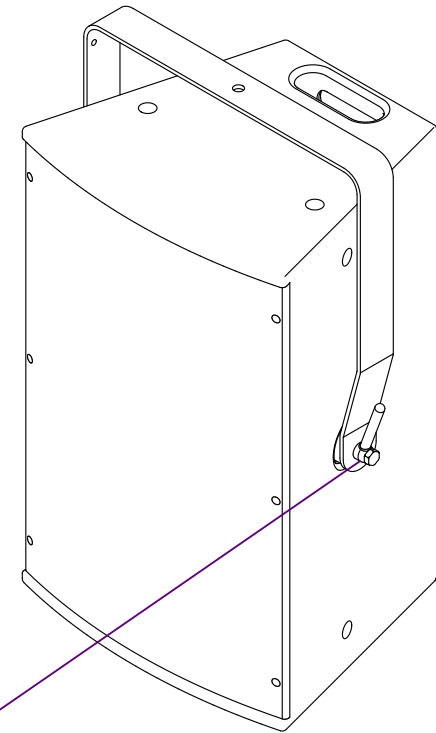

www.funktion-one.com

Accessories for: F1201

YF1201 - Yoke dimensions

Yoke allows full 360° rotation

REF14/3 or REF14/3E Stand Top
Adaptors can be used to mount on
32mm and 35mm poles respectively

Captive Clamping Lever Bolts
will always stay with Yoke
- Kit 2