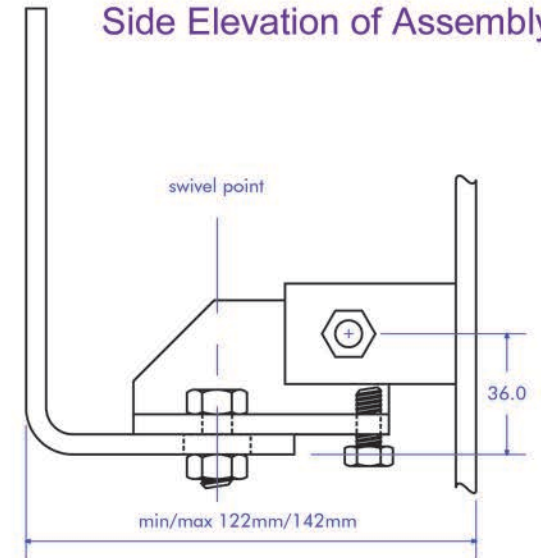

Top View

148° maximum swivel

Horizontal Format

29° maximum tilt

117° maximum swivel

All dimensions in mm and inches

Copyright Funktion-One Research Ltd

FUNKTION-ONE

Shown used for vertical and horizontal format

Speaker Mounting Plate

Wall Mounting Plate

Side Elevation of Assembly

All dimensions in mm and inches

Copyright Funktion-One Research Ltd

FUNKTION-ONE

Hoyle, Horsham Road, Beare Green, Dorking, Surrey, RH5 4PS, England