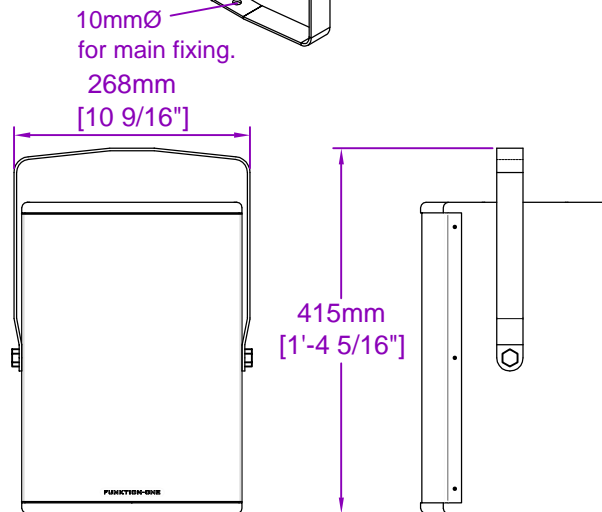

F55

F81

F101

All dimensions in mm and inches

Copyright Funktion-One Research Ltd

FUNKTION-ONE

Hoyle, Horsham Road, Beare Green, Dorking, Surrey, RH5 4PS, England

Phone: +44 (0)1306 712820