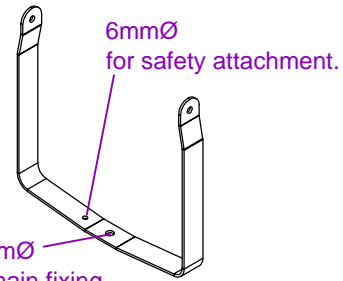

F55

F81

F101

All dimensions in mm and inches

Copyright Funktion-One Research Ltd

FUNKTION-ONE

Hoyle, Horsham Road, Beare Green, Dorking, Surrey, RH5 4PS, England

Phone: +44 (0)1306 712820