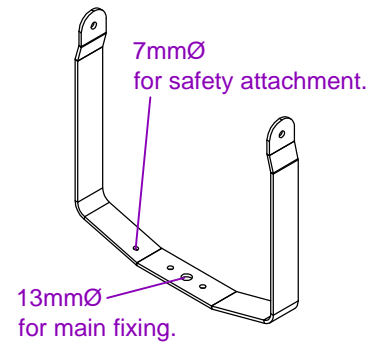

F55

F81

F101

All dimensions in mm and inches

Copyright Funktion-One Research Ltd

FUNKTION-ONE

Hoyle, Horsham Road, Beare Green, Dorking, Surrey, RH5 4PS, England

Phone: +44 (0)1306 712820