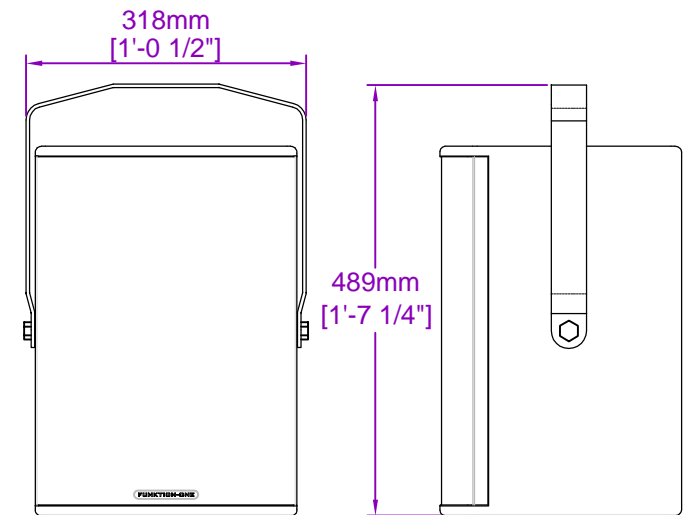

F55

F81

F101

All dimensions in mm and inches

Copyright Funktion-One Research Ltd

FUNKTION-ONE

Hoyle, Horsham Road, Beare Green, Dorking, Surrey, RH5 4PS, England

Phone: +44 (0)1306 712820