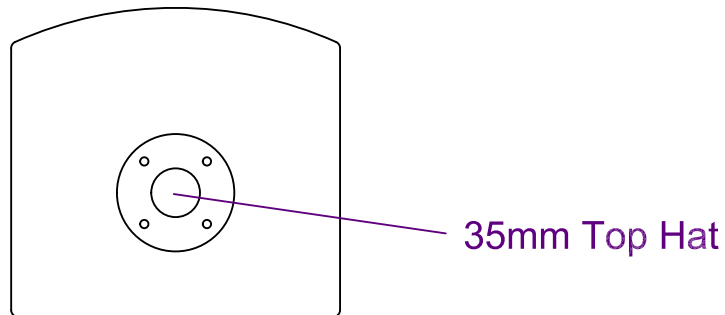

Fitted with two Speakon NL4s or The Phoenix installation connector, complete with cable plug.

All dimensions in mm and inches

Copyright Funktion-One Research Ltd 2009

FUNKTION-ONE

Hoyle, Horsham Road, Beare Green, Dorking, Surrey, RH5 4PS, England