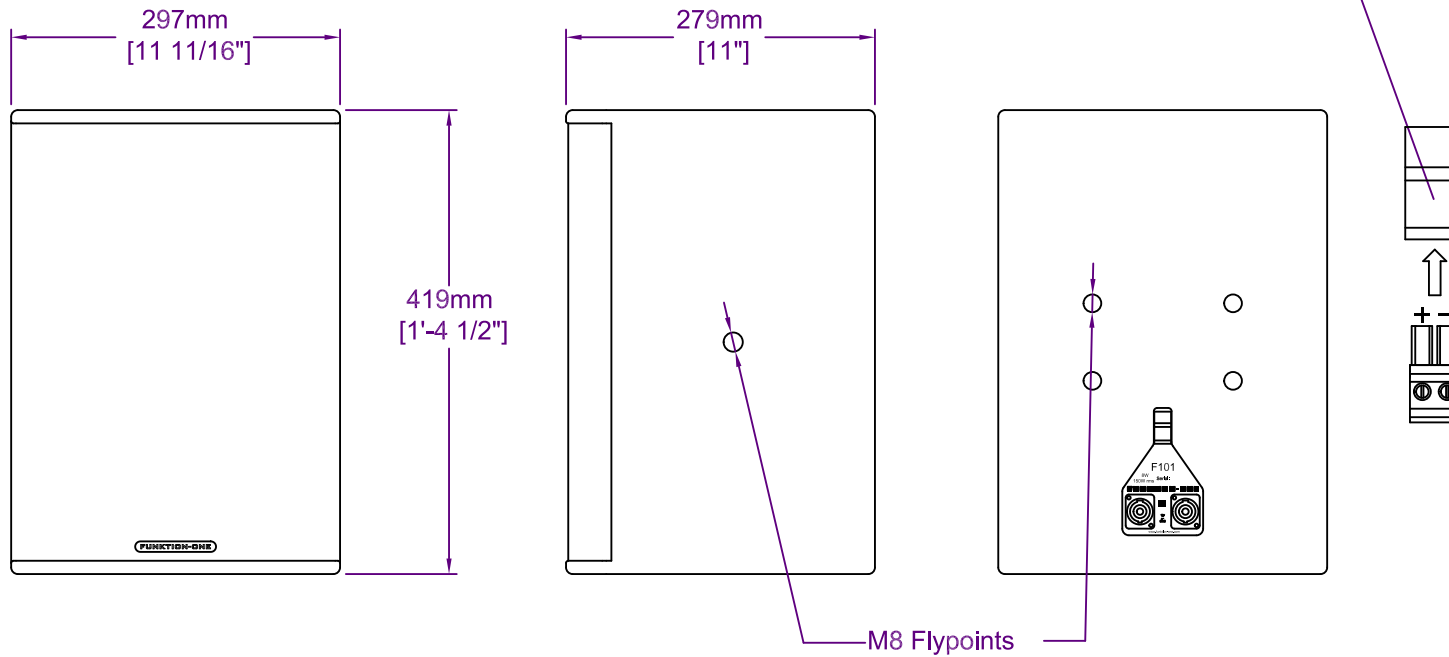

Fitted with two Speakon NL4s or The Phoenix installation connector, complete with cable plug.

All dimensions in mm and inches

Copyright Funktion-One Research Ltd 2009

FUNKTION-ONE

Hoyle, Horsham Road, Beare Green, Dorking, Surrey, RH5 4PS, England